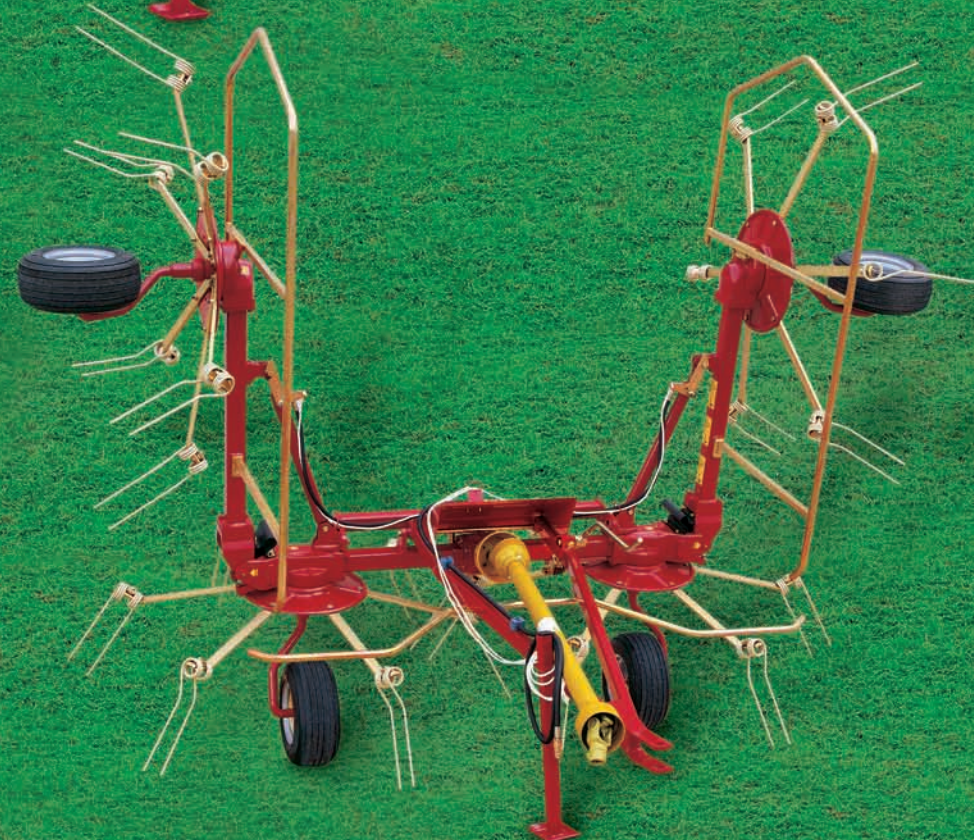

ROTARY TEDDER

RT-5200 H